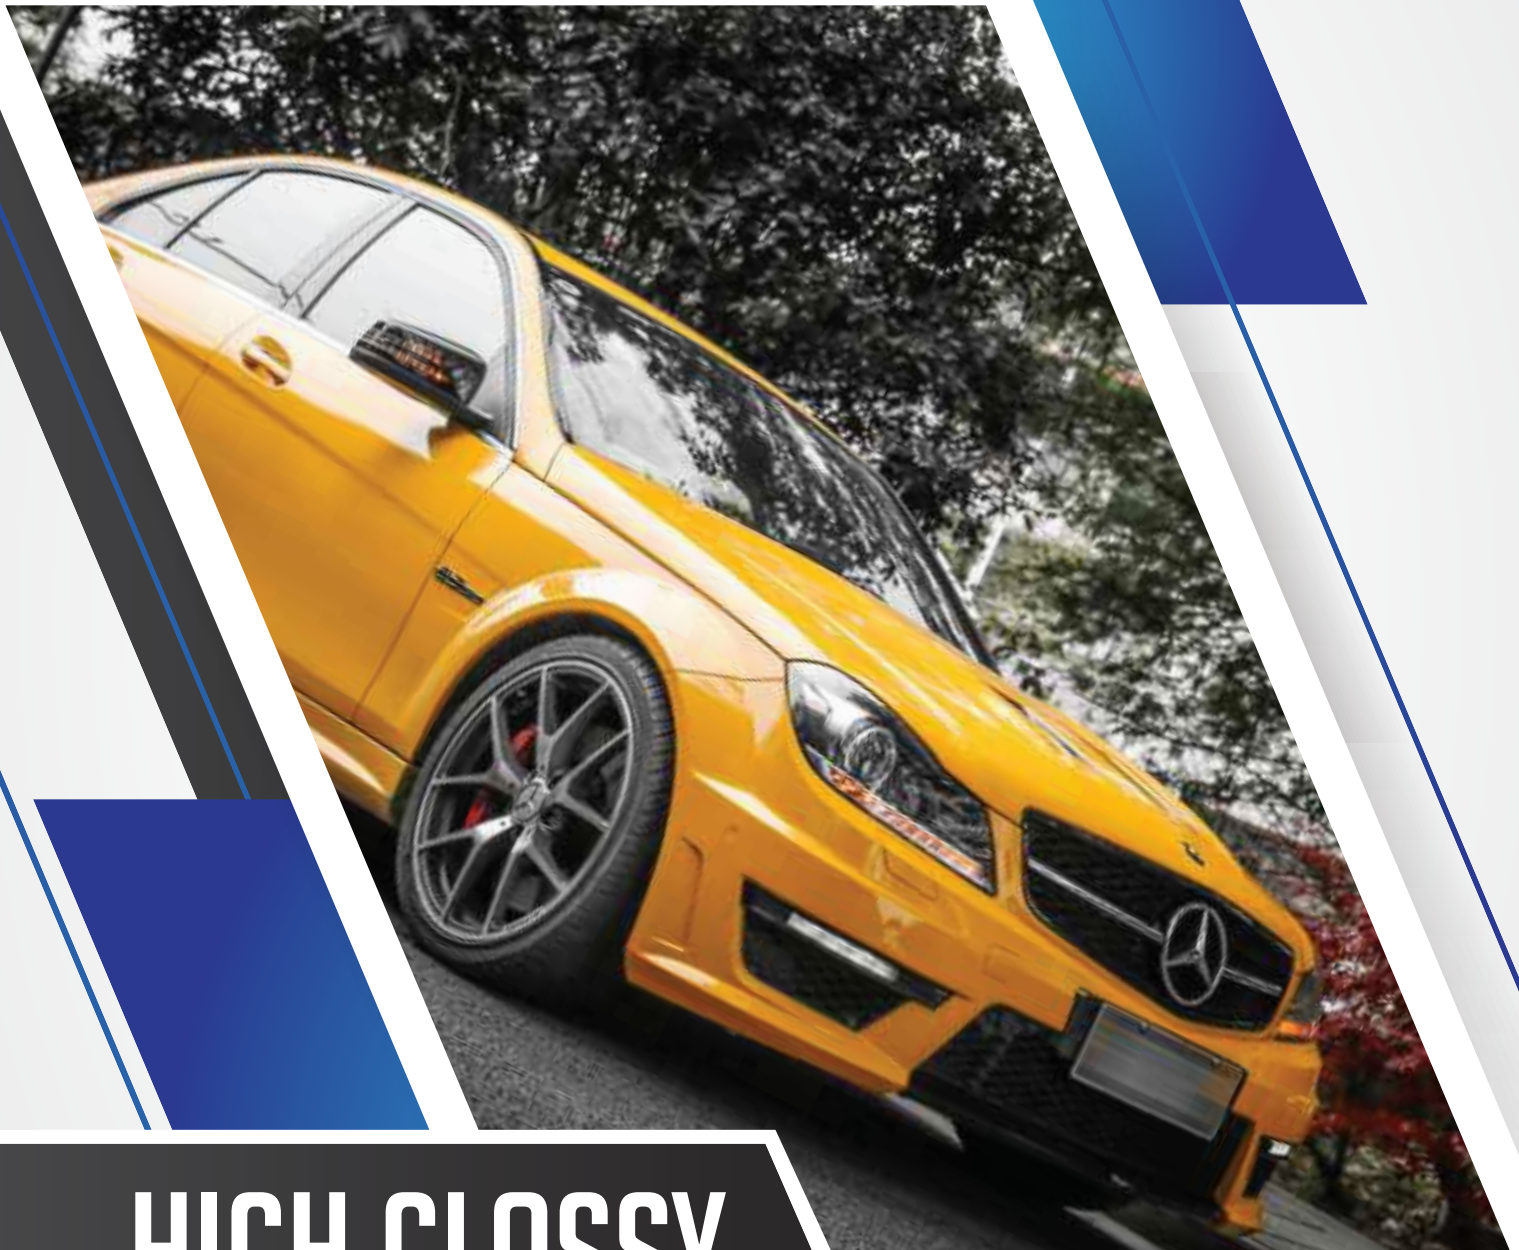

DIAMOND WHITE

SKU: CK801N

Roll Size: 1.52m*18m (59.8"* 708.6", 4.98ft*59ft, 1.66yd* 19.6yd)

Prices listed at www.teckwrap.com include shipping cost.
Please visit www.teckwrap.com for product specifications and installation instructions.