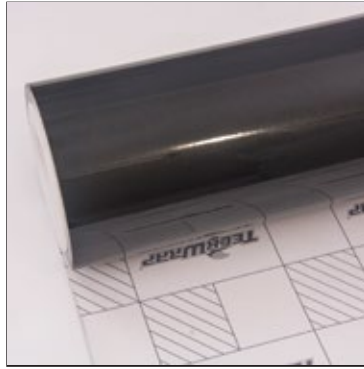

GLOSS COAL BLACK

SKU: MT01G